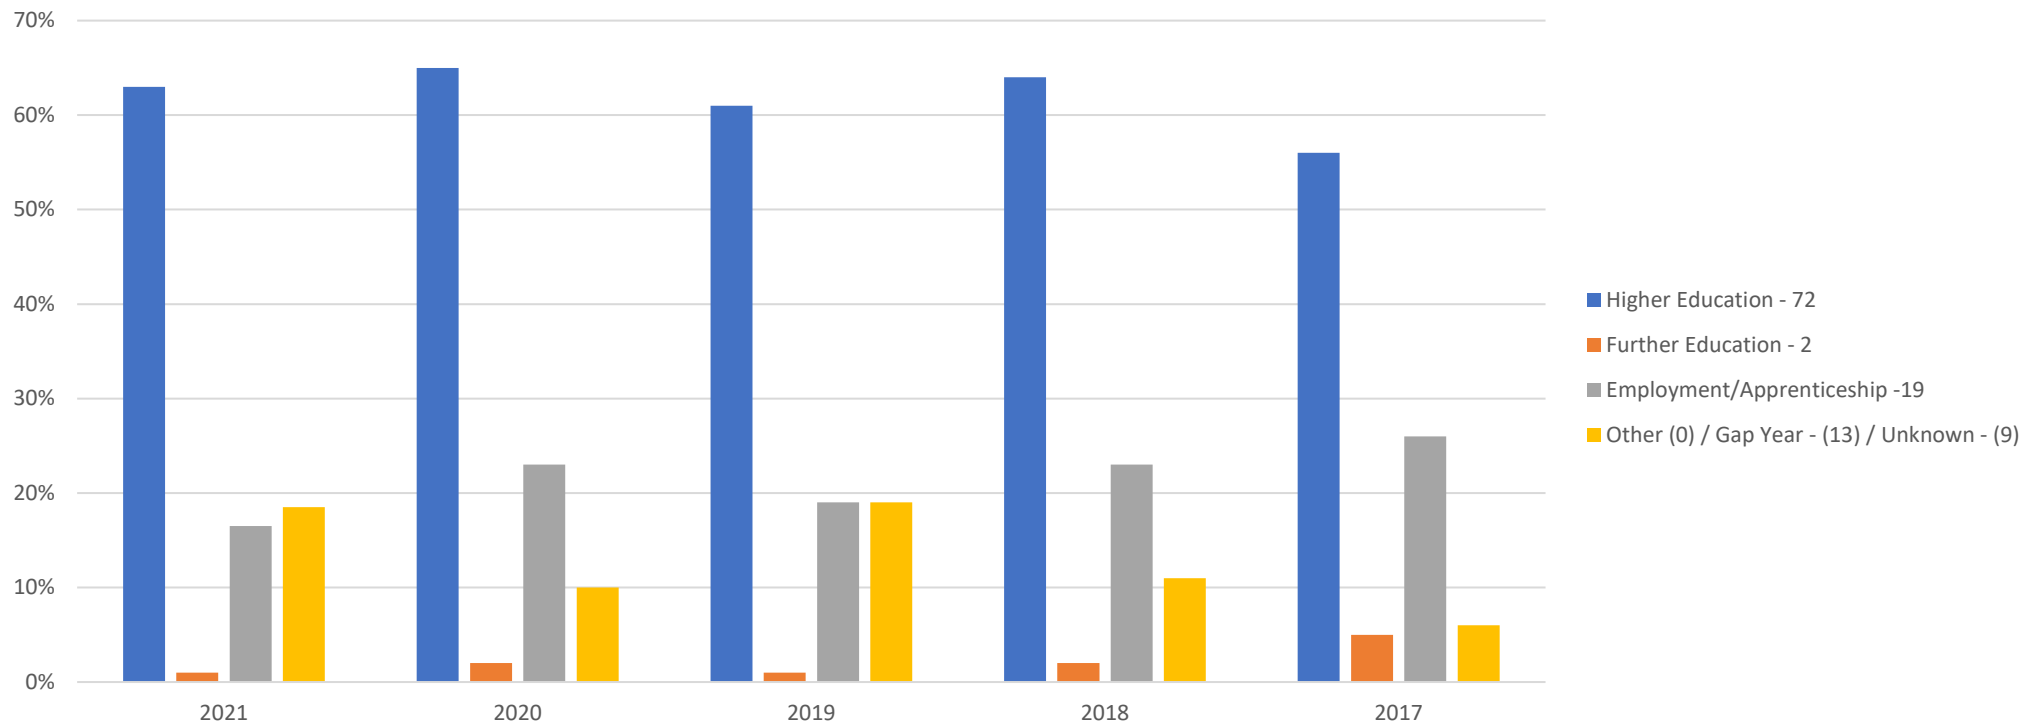

## CLASS OF 2021 Year 13 DESTINATIONS

	2017	2018	2019	2020	2021	PP 2021 (14% of cohort)
<b>Higher Education</b>	59%	64%	60%	65%	63%	37%
<b>Further Education</b>	4%	2%	1%	2%	2%	0%
<b>Employment/ Apprenticeships</b>	25% (Employ 15% Apprenticeship 10%)	23% (Employ 19% Apprenticeship 3.5%)	19% (Employ 9.5% Apprenticeship 9.5%)	13% (EMP) 2% (APP) *8% (currently looking for EMP/APP)	63% (EMP) 37% (APP)	13% (EMP) 6% (APP)
<b>Other/Unknown</b>	12% (Gap Year 6% unknown/moved away 6%)	11% (Gap Year 9% Other/Unknown 2.5%)	20% (Gap Year 14% Other/Unknown 6%)	**9% (GAP Year) 1% (unknown)	19% (GAP Year 12% unknown 7%)	44% (GAP Year 19% unknown 25%)

Class of 2021 Year 13 Destinations

### Year 13 Pupil Premium Destinations 2021