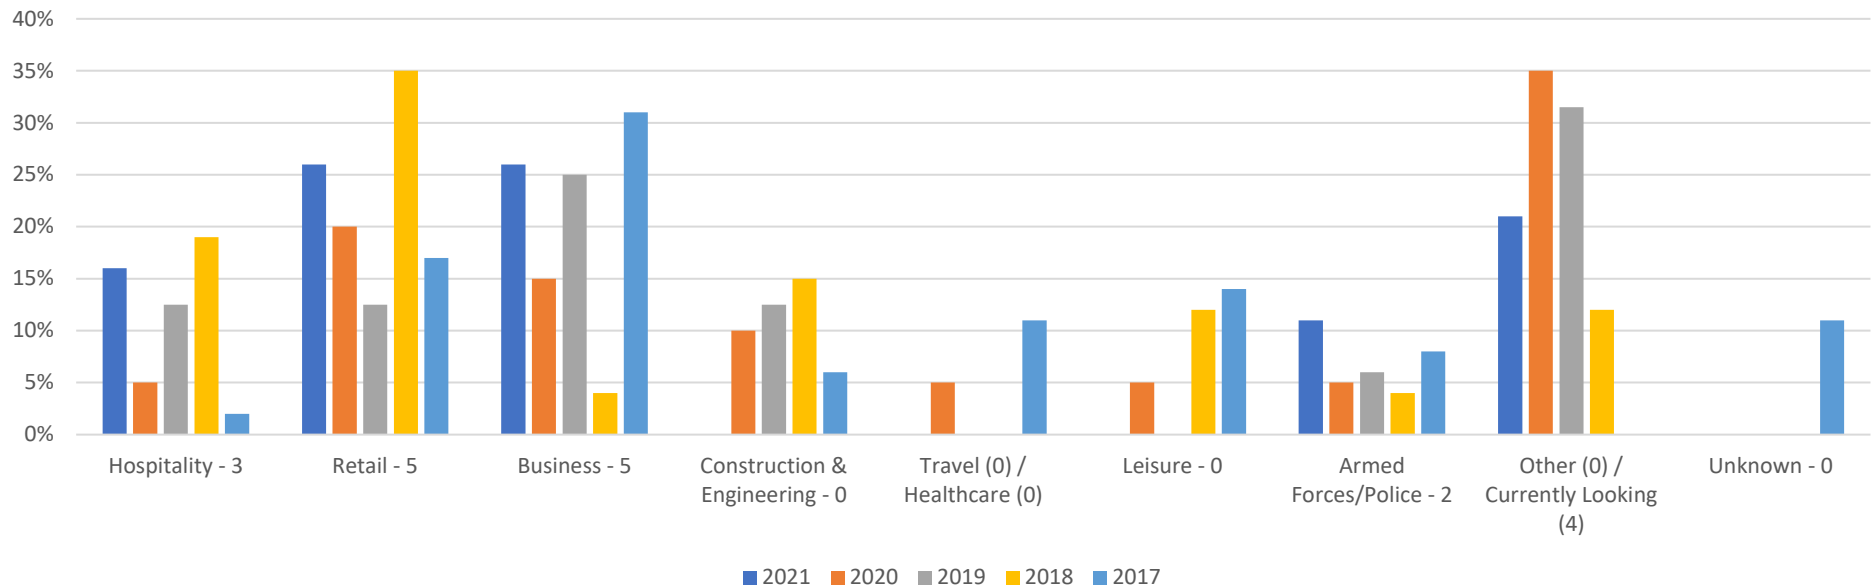

Year 13 Employment & Apprenticeships Destinations by Sector 2021