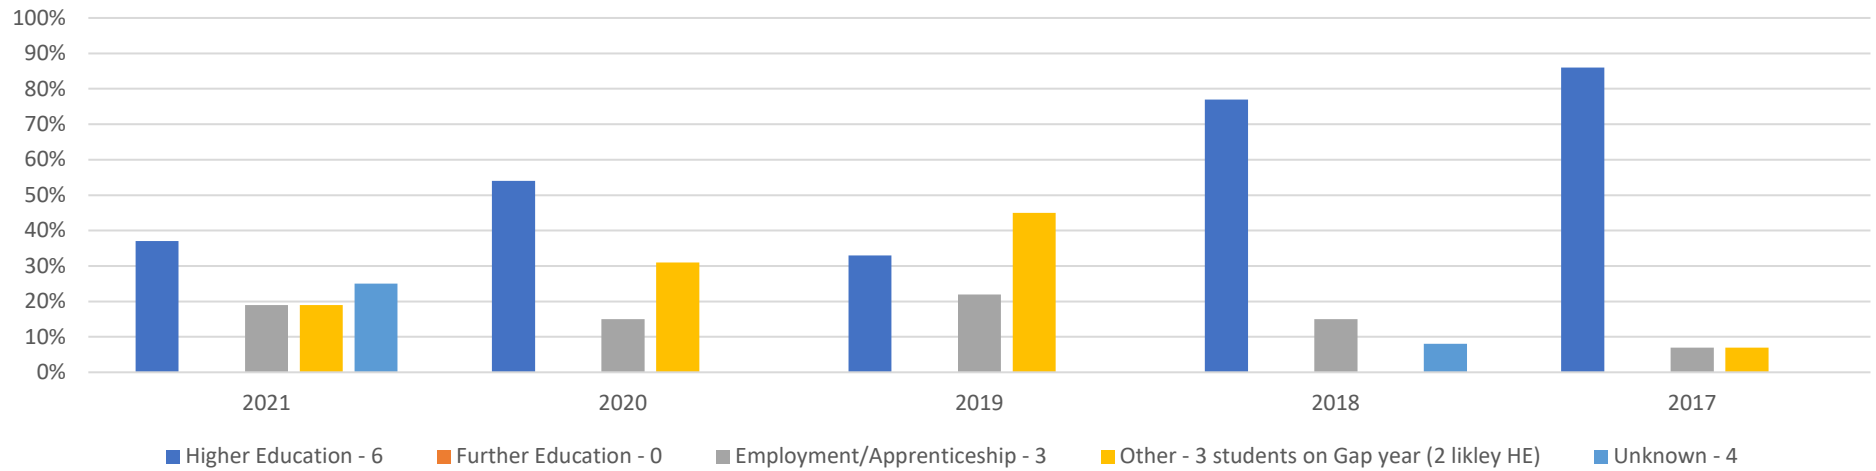

## CLASS OF 2021 Year 13 DESTINATIONS

	2017	2018	2019	2020	2021	PP 2021 (14% of cohort)
<b>Higher Education</b>	59%	64%	60%	65%	63%	37%
<b>Further Education</b>	4%	2%	1%	2%	2%	0%
<b>Employment/ Apprenticeships</b>	25% (Employ 15% Apprenticeship 10%)	23% (Employ 19% Apprenticeship 3.5%)	19% (Employ 9.5% Apprenticeship 9.5%)	13% (EMP) 2% (APP) *8% (currently looking for EMP/APP)	63% (EMP) 37% (APP)	13% (EMP) 6% (APP)
<b>Other/Unknown</b>	12% (Gap Year 6% unknown/moved away 6%)	11% (Gap Year 9% Other/Unknown 2.5%)	20% (Gap Year 14% Other/Unknown 6%)	**9% (GAP Year) 1% (unknown)	19% (GAP Year 12% unknown 7%)	44% (GAP Year 19% unknown 25%)

Class of 2021 Year 13 Destinations

### Year 13 Pupil Premium Destinations 2021